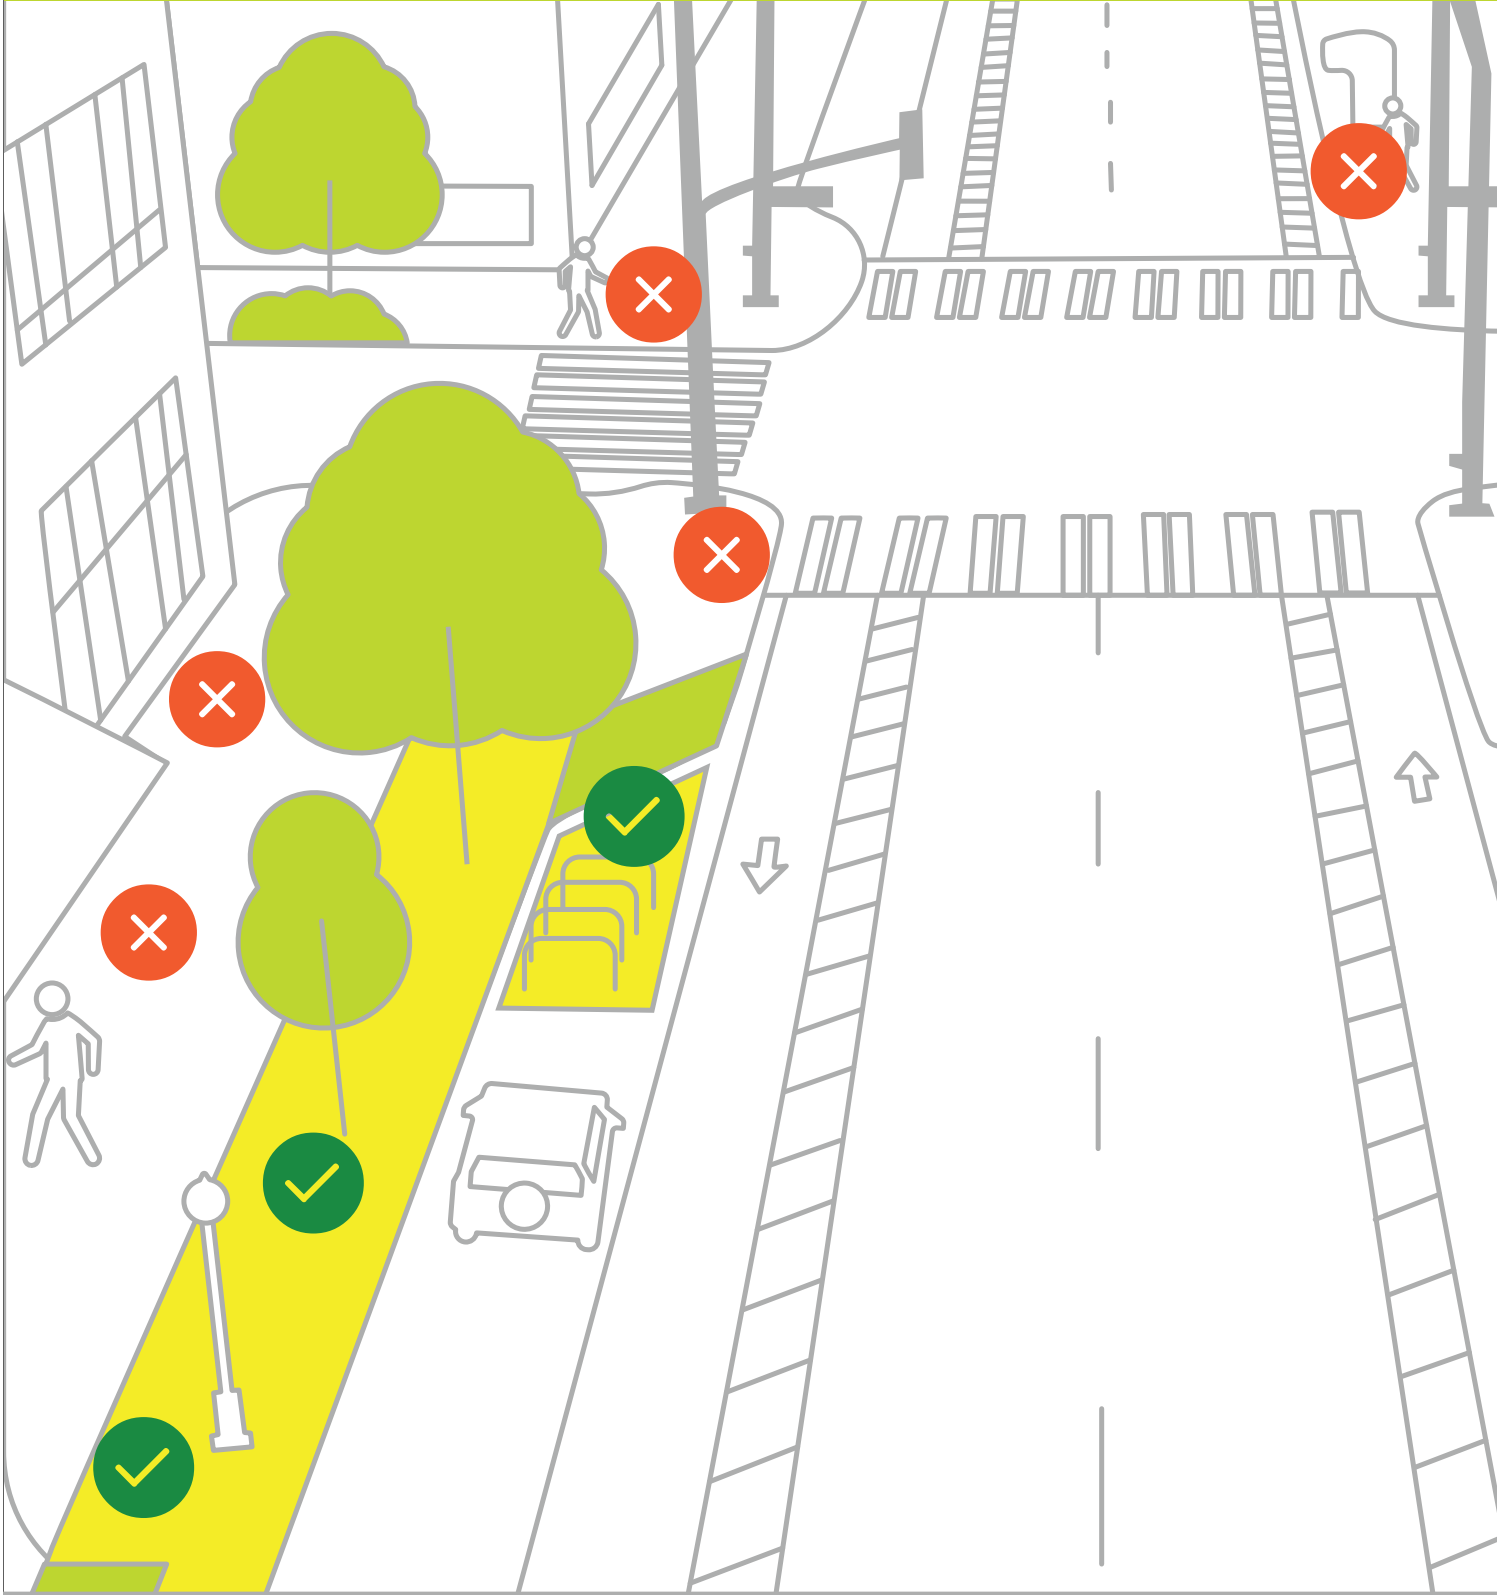

How to Lime?

Do park by the sidewalk pavement, not on grass.

Do not place the bike on the ground.

Do park near a bikerack or designated area.

Do not block pedestrian or wheelchair path access, driveways, crosswalks, loading zones.

Do park in furniture zone.

Do not park at bus stops or street corners.

How to Lime?

Park your bike share here

Don't park your bike share here